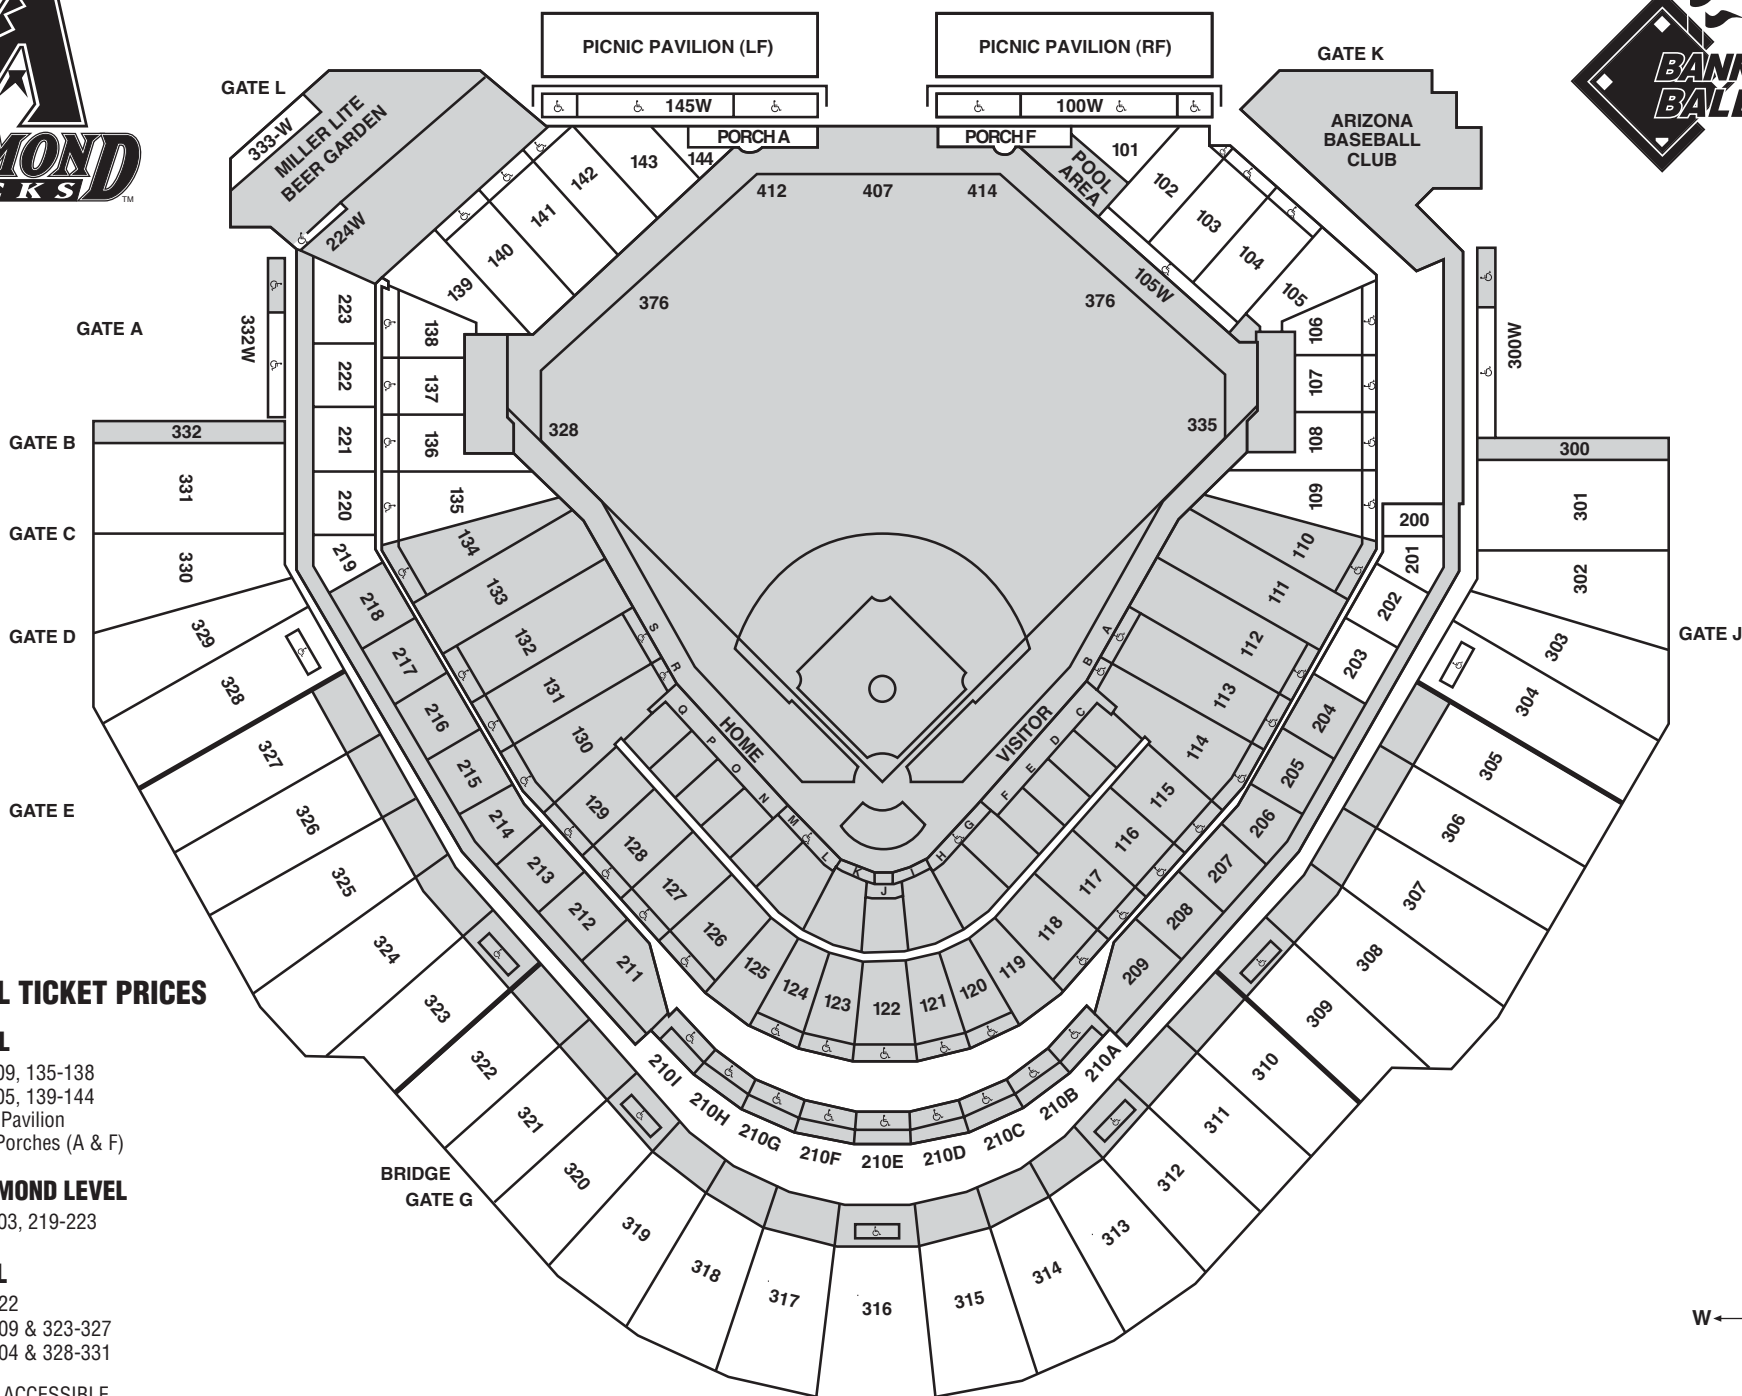

ARIZONA DIAMONDBACKS 2003 GROUP SEATING AREAS

INDIVIDUAL TICKET PRICES

- LOWER LEVEL**
- \$18.00 106-109, 135-138
 - 12.50 101-105, 139-144
 - 12.50 Picnic Pavilion
 - 29.50 Party Porches (A & F)

- INFINITI DIAMOND LEVEL**
- \$30.00 200-203, 219-223

- UPPER LEVEL**
- \$14.50 310-322
 - 10.50 305-309 & 323-327
 - 6.00 301-304 & 328-331

♿ WHEELCHAIR ACCESSIBLE