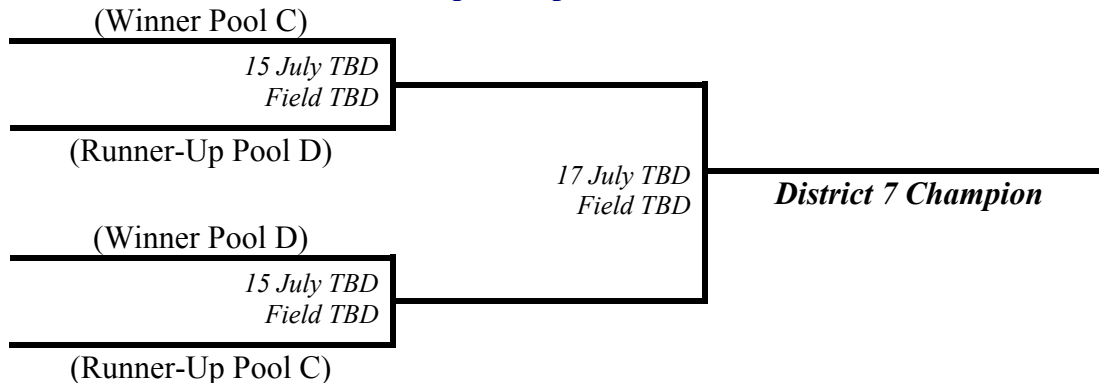

District 7 2006 Little League (Majors) Baseball Tournament

Pool Play Round

Date	Time	Location	Team	Score	Innings	Team	Score	Innings
5-July	7:30pm	#1 McQueen	4PLL			RMNLL		
5-July	7:30pm	#2 McQueen	MNWLL			MALL		
6-July	5:30pm	#1 McQueen	MNCLL			MNWLL		
6-July	5:30pm	#2 McQueen	RMNLL			MALL		
8-July	7:30pm	#1 McQueen	MNCLL			MALL		
8-July	7:30pm	#2 McQueen	4PLL			MNWLL		
8-July	5:30pm	Desert Mtn	MELL			RMALL		
8-July	7:30pm	Desert Mtn	MSLL			AJLL		
11-July	5:30pm	#1 McQueen	MNCLL			RMNLL		
11-July	5:30pm	#2 McQueen	4PLL			MALL		
11-July	5:30pm	Desert Mtn	RMALL			AJLL		
11-July	7:30pm	Desert Mtn	MELL			MSLL		
13-July	7:30pm	#1 McQueen	MNCLL			4PLL		
13-July	7:30pm	#2 McQueen	RMNLL			MNWLL		
13-July	5:30pm	Desert Mtn	MELL			AJLL		
13-July	7:30pm	Desert Mtn	RMALL			MSLL		

League	WINS	LOSSES
Mesa North Central -MNCLL		
Four Peaks -4PLL		
Red Mountain National -RMNLL		
Mesa Northwestern -MNWLL		
Mesa American -MALL		

League	WINS	LOSSES
Mesa Eastern -MELL		
Red Mountain American -RMALL		
Mesa Southern -MSLL		
Apache Junction -AJLL		

Championship Round

Desert Mtn – Desert Mountain Park (Queen Creek)
 McQueen – McQueen Park (Gilbert)