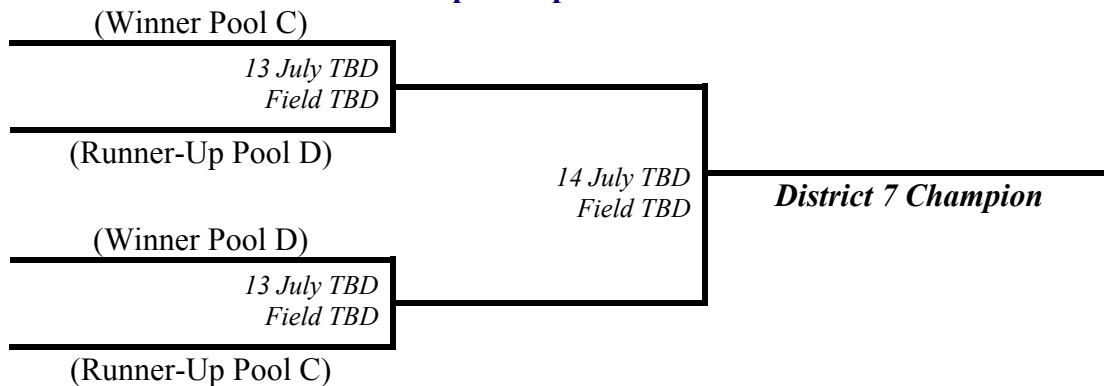

District 7 2006 Juniors Baseball Tournament

Pool Play Round

Date	Time	Location	Team	Score	Innings	Team	Score	Innings
6-July	6:30pm	Queen Creek	AJLL			MALL		
6-July	5:30pm	McQueen	MSLL			MELL		
6-July	7:30pm	McQueen	RMNLL			4PLL		
8-July	6:30pm	Queen Creek	MNWLL			AJLL		
8-July	5:30pm	McQueen	MSLL			RMNLL		
8-July	7:30pm	McQueen	MELL			4PLL		
10-July	6:30pm	Queen Creek	MNWLL			MALL		
10-July	5:30pm	McQueen	MSLL			4PLL		
10-July	7:30pm	McQueen	MELL			RMNLL		

Pool C

League	WINS	LOSSES
Mesa Southern -MSLL		
Mesa Eastern -MELL		
Red Mountain National -RMNLL		
Four Peaks -4PLL		

Pool D

League	WINS	LOSSES
Mesa Northwestern -MNWLL		
Apache Junction -AJLL		
Mesa American -MALL		

Championship Round

Queen Creek – Queen Creek Middle School (Queen Creek)
McQueen – McQueen Park (Gilbert)