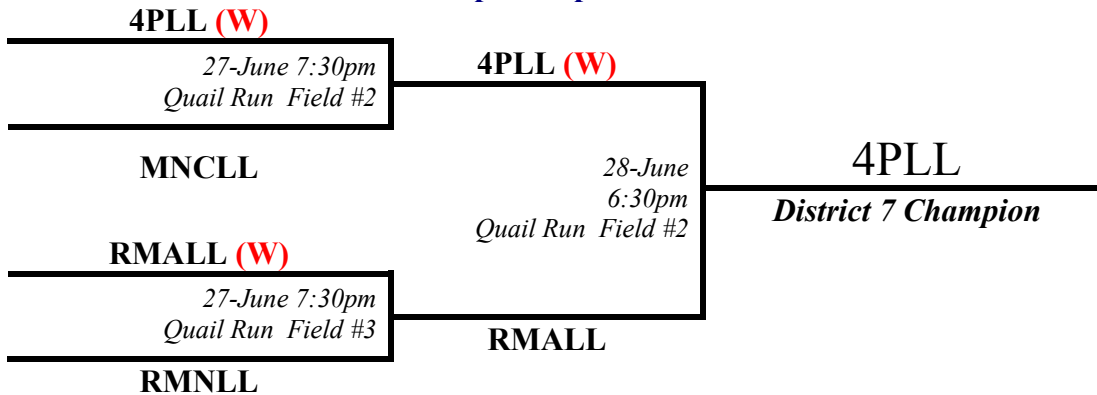

Districts 7 2006 10-11 Baseball Tournament

Date	Time	Location	Team	Score	Innings	Team	Score	Innings
20-Jun	7:30pm	QR Fld #2	MSLL	7	6	RMNLL	8	6
20-Jun	7:30pm	QR Fld #3	AJLL	0	3	4PLL	16	4
21-Jun	5:30pm	QR Fld #2	MSLL	11	6	AJLL	6	5
21-Jun	5:30pm	QR Fld #3	RMNLL	7	5	4PLL	10	6
21-Jun	7:30pm	QR Fld #3	MNCLL	10	6	MALL	6	5
23-Jun	5:30pm	QR Fld #2	RMALL	4	5	MALL	9	6
23-Jun	7:30pm	QR Fld #2	MSLL	9	5	4PLL	12	6
23-Jun	7:30pm	QR Fld #3	RMNLL	14	6	AJLL	4	6
24-Jun	7:30pm	QR Fld #2	RMALL	12	5	MNCLL	2	5

Pool C

League	WINS	LOSSES
MSLL – Mesa Southern	I	II
Red Mountain National (RMNLL)	II	I
Apache Junction (AJLL)		III
Four Peaks (4PLL)	III	

Pool D

League	WINS	LOSSES
Red Mountain American (RMALL)	I	I
Mesa North Central (MNCLL)	I	I
Mesa American (MALL)	I	I

Championship Round

QR – Quail Run